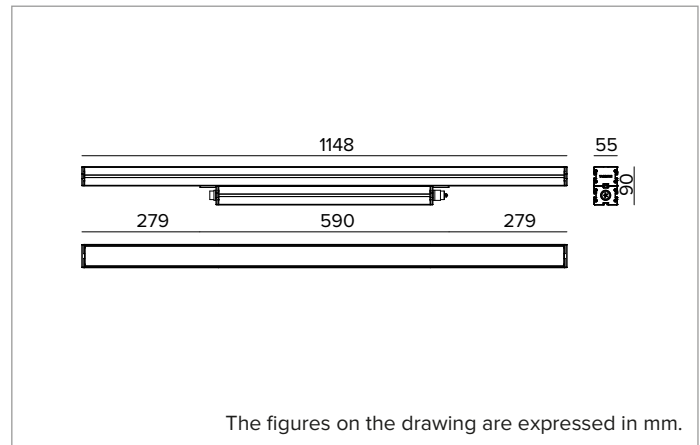

SOURCE

High Power High Efficiency Ra80 linear LED board.

Nominal power: 63

Nominal flux: 7892lm

Colour rendering index: 80

CCT nominal: 2200K

ILLUMINOTECHNICAL CHARACTERISTICS

Optic made of optical grade PMMA TIR lenses and a holographic filter.

Optic: LENS

Beam angles: FL 30°

Optical efficiency: 75%

Fixture flux: 5935lm

Luminous efficacy: 85lm/W

Photobiological safety: Compliant with RG1 low risk group

MECHANICAL CHARACTERISTICS

Extruded anodised aluminium 15µ body. Extra clear 5mm thick glass flat screen. The body of the fixture is adjustable and can be installed away from the mounting surface using accessory snap brackets.

Colour and finish: Black anodized

Dimensions: L=1148mm

Weight: 4.7Kg

Version: STANDARD

Degree of protection: IP66,IP67,IP68,IP69

Mechanical Resistance: IK07

ELECTRICAL CHARACTERISTICS

Integrated driver, available in the ON-OFF version (positioned below the optical body). Supplied with through-wiring with longitudinal sealing IN/OUT panel connectors (the sealing limits the risk of humidity raising towards the driver/optical body). Luminaire compliant with EN 60598-2-22 for power supply from a centralised emergency system CPSS (Central Power Supply System), not incorporated in the luminaire - high risk areas excluded. The default power and flux are 100% in AC and 100% in DC.

Fixture Power: 70W

Power supply: 220-240Vac 50/60Hz

Insulation Class: CLASS 1

Type of driver / Control: ON-OFF

Driver included: YES

Class F: YES

Ambient temperature: 0°C / +35°C

INSTALLATION

To be completed with powder coated stainless steel fixed or adjustable brackets (available in different lengths).

NOTES

110-277Vac version available on request.

WARRANTY

5 years.

WARNING

Luminaire designed for disposal/recycling at end-of-life. Replaceable (LED only) light source by a professional. Replaceable control gear by a professional.

Due to the technological evolution of the electronic components, the data provided may be updated, and as such, confirmation must be requested during the order process.

Luminous flux and power supply have +/-10% tolerances with respect to the indicated value. tq +25°C (CIE 121).

We reserve the right to make technical changes.

Targetti Sankey S.r.l.
Via Pratese, 164
50145 Firenze - Italy
Tel: +39 055 37911
targetti.com
targetti@targetti.com

CCIAA Firenze
Share Capital:
€ 500.000,00
VAT N. (IT):
01537660480
R.E.A: FI-275656

TARGETTI